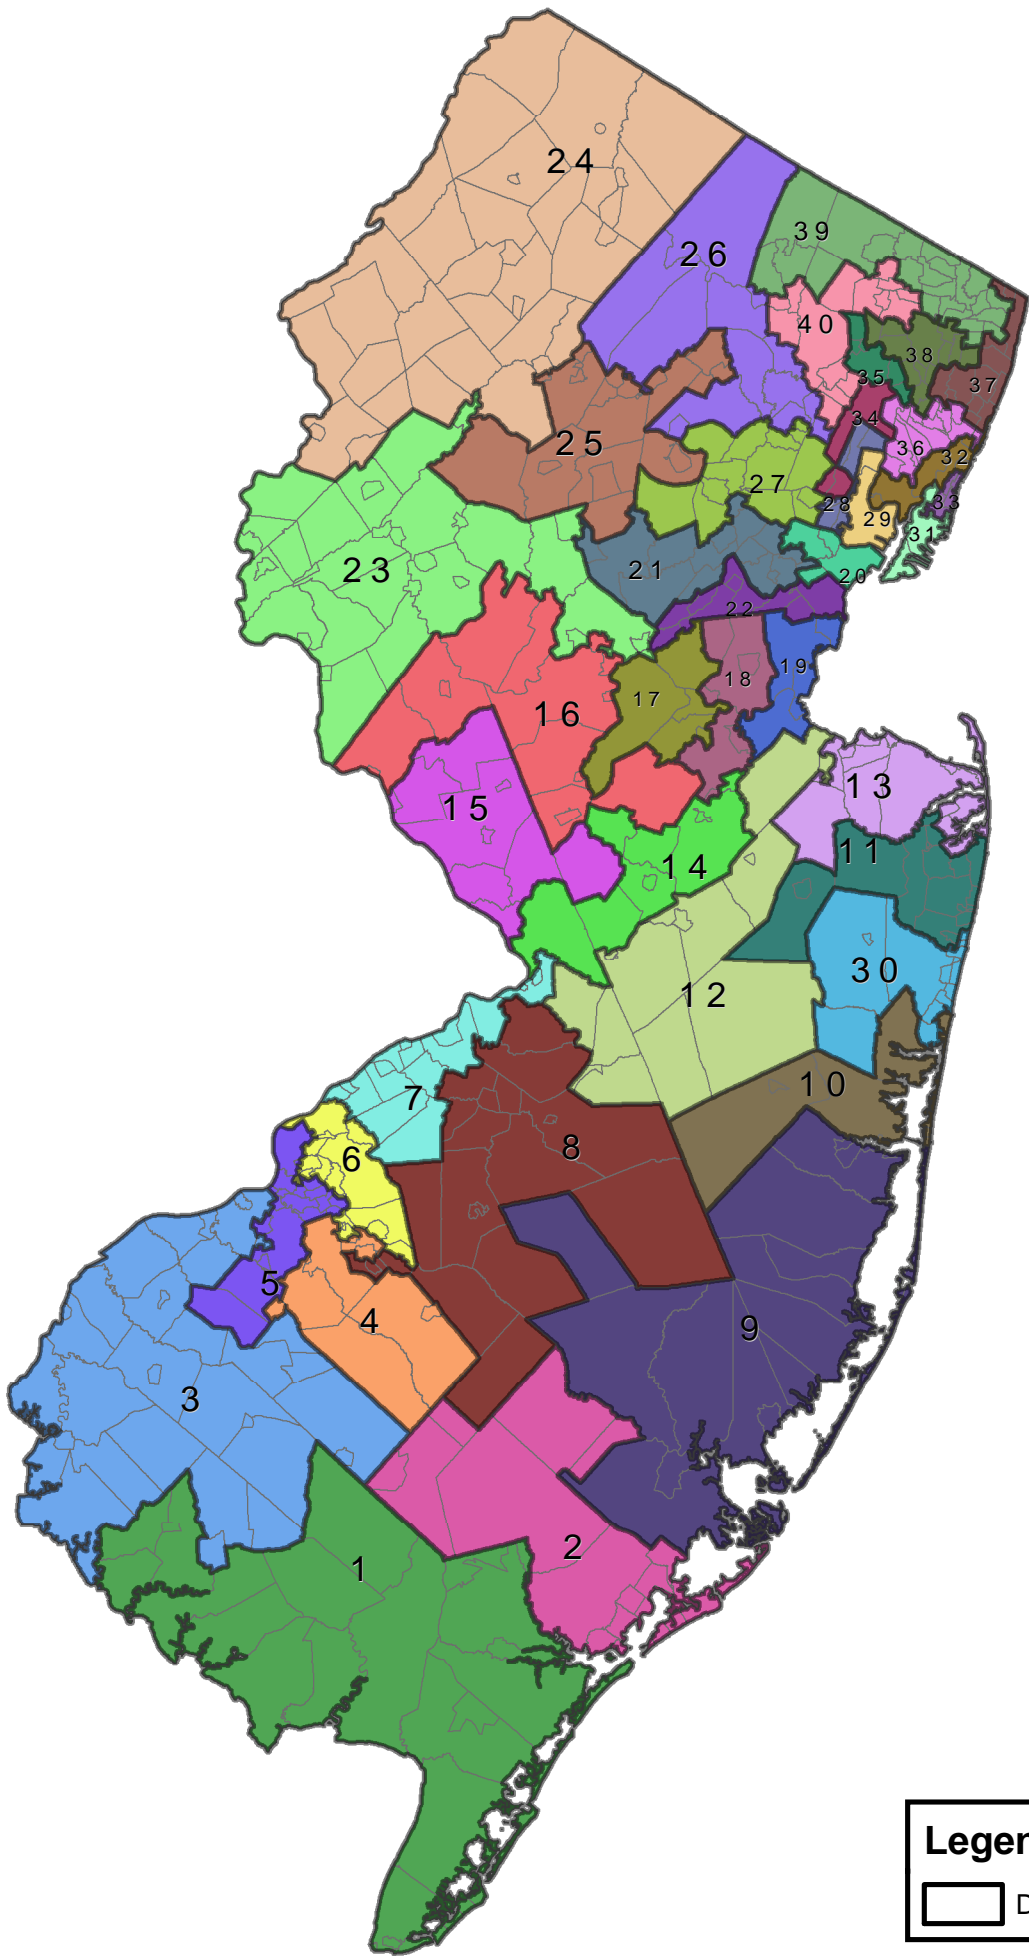

New Jersey State Legislative Districts: 2011-2020

Adopted by the New Jersey Apportionment Commission on April 3, 2011